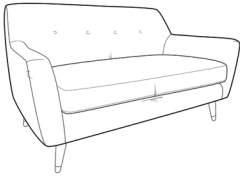

ROSE UPHOLSTERY RANGE

FABRIC LOCATION OPTIONS:

Plain all over

Pattern all over

Available in any plain or specified patterns within in-store flipbook

SIZE OPTIONS:

Sofa
H79 x W146 x D87cm

Armchair
H79 x W88 x D87cm

FABRIC LOCATION GUIDE:

Fabric 1
(Plain or Pattern)

FOOT FINISHES:

Select your perfect foot finish

Weathered
Oak

American
Walnut

*all finishes feature a brass tipped foot