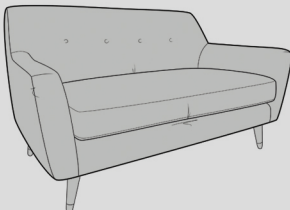

ROSE UPHOLSTERY RANGE

FABRIC LOCATION OPTIONS:

Plain all over

Pattern all over

Available in any plain or specified patterns within in-store flipbook

SIZE OPTIONS:

Sofa
H79 x W146 x D87cm

Armchair
H79 x W88 x D87cm

FABRIC LOCATION GUIDE:

Fabric 1
(Plain or Pattern)

FOOT FINISHES:

Select your perfect foot finish

Weathered
Oak

American
Walnut

*all finishes feature a brass tipped foot